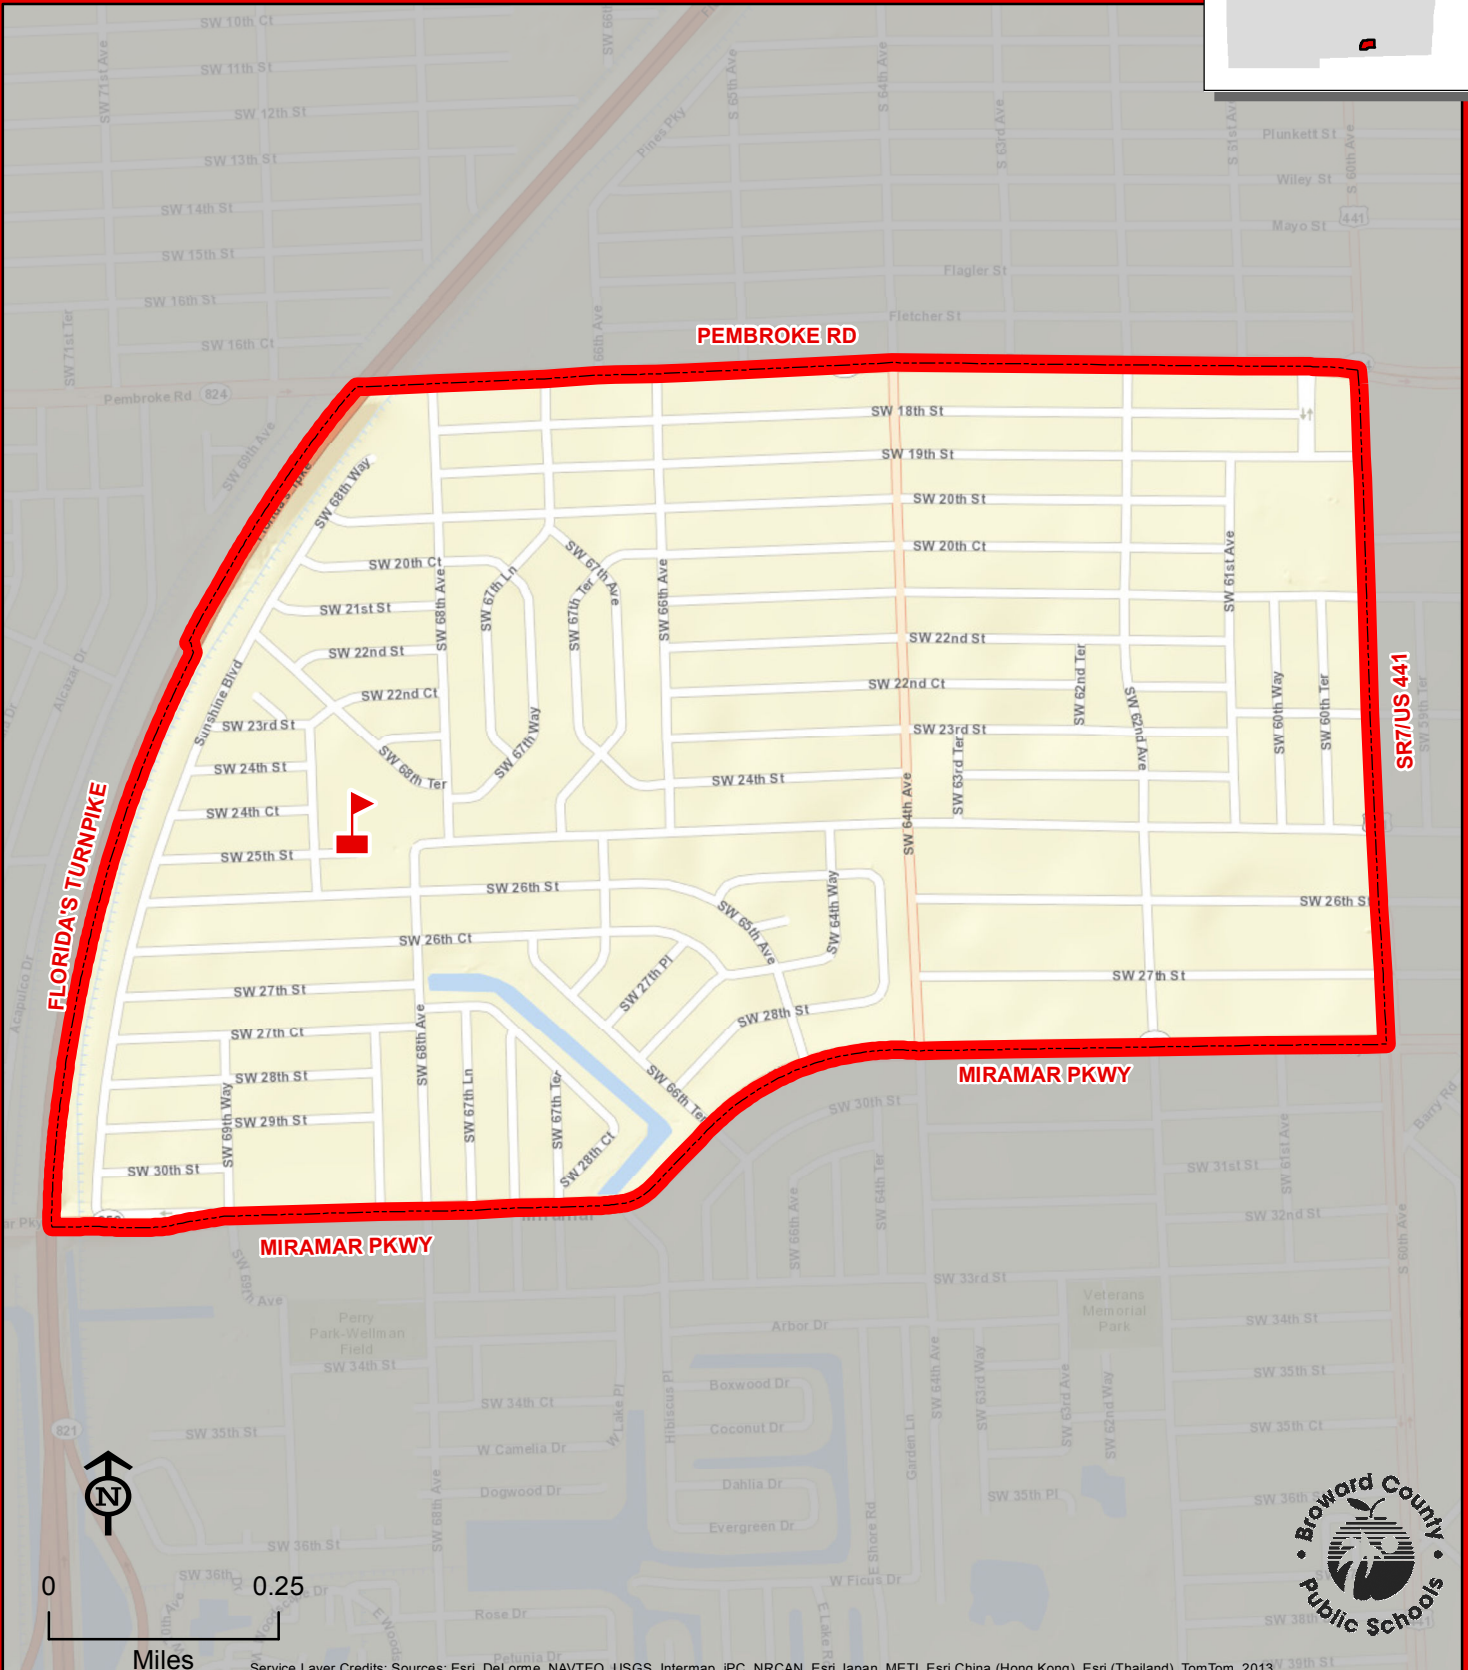

MIRAMAR ELEMENTARY SCHOOL

6831 SW 26 STREET
MIRAMAR, FLORIDA 33023
754-323-6550

Service Layer Credits: Sources: Esri, DeLorme, NAVTEQ, USGS, Intermap, IPC, NRCAN, Esri Japan, METI, Esri China (Hong Kong), Esri (Thailand), TomTom, 2013

THIS MAP IS FOR CONCEPTUAL PURPOSES ONLY AND SHOULD NOT BE USED FOR LEGAL BOUNDARY DETERMINATIONS

MIRAMAR